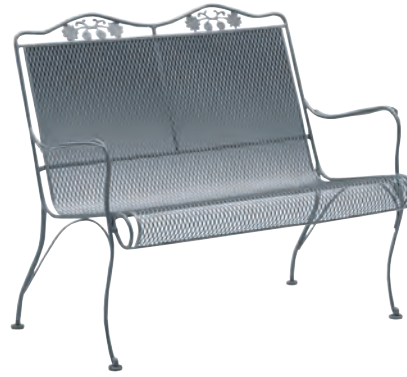

Briarwood

400001
High-Back Dining Arm Chair

400002
High-Back Dining Side Chair

400010
Barrel Dining Chair

400077
Swivel Rocking Lounge Chair

400088
Coil Spring Barrel Chair

Down to the very last detail, Briarwood is simply exquisite. Combining intricate scrolling ironwork with comfortable, well-made design, this crowd-pleasing collection will stick around long after your guests go home. With a wide array of furniture options, you can choose to outfit one corner of your porch or furnish the entire patio. Briarwood also offers a unique rolling tea cart for spectacular Sunday afternoons.

FABRIC

INDEX

400006
High-Back Lounge Chair

400018
High-Back Spring Base Chair

400066
High-Back Coil Spring Chair

400072
High-Back Swivel Rocker

400086
Ottoman

400388
Swivel Bar Stool

400004
Barrel Love Seat

400019
High-Back Love Seat

400073
High-Back Gliding Love Seat

400070
Adjustable Chaise Lounge

400080
Tea Cart - Mesh Top

400179
Swing

STB179
Briarwood Swing Stand

ALUMINUM