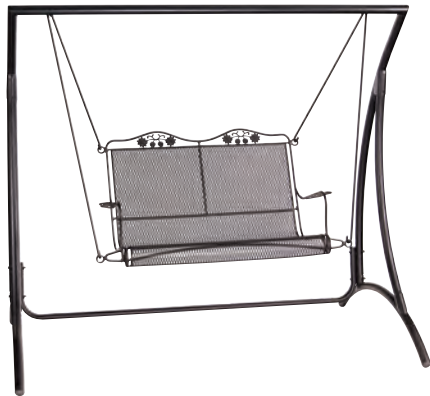

Briarwood

400001
High-Back Dining Arm Chair

400002
High-Back Dining Side Chair

400010
Barrel Dining Chair

400077
Swivel Rocking Lounge Chair

400088
Coil Spring Barrel Chair

Down to the very last detail, Briarwood is simply exquisite. Combining intricate scrolling ironwork with comfortable, well-made design, this crowd-pleasing collection will stick around long after your guests go home. With a wide array of furniture options, you can choose to outfit one corner of your porch or furnish the entire patio. Briarwood also offers a unique rolling tea cart for spectacular Sunday afternoons.

FABRIC

INDEX

400006
High-Back Lounge Chair

400018
High-Back Spring Base Chair

400066
High-Back Coil Spring Chair

400072
High-Back Swivel Rocker

400086
Ottoman

400388
Swivel Bar Stool

400004
Barrel Love Seat

400019
High-Back Love Seat

400073
High-Back Gliding Love Seat

400070
Adjustable Chaise Lounge

400080
Tea Cart - Mesh Top

400179
Swing

STB179
Briarwood Swing Stand

ALUMINUM