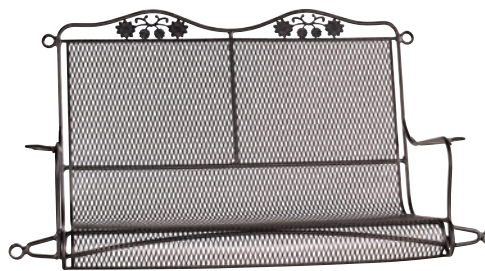

Briarwood

400001
High-Back Dining Arm Chair

400002
High-Back Dining Side Chair

400010
Barrel Dining Chair

400077
Swivel Rocking Lounge Chair

400088
Coil Spring Barrel Chair

Down to the very last detail, Briarwood is simply exquisite. Combining intricate scrolling ironwork with comfortable, well-made design, this crowd-pleasing collection will stick around long after your guests go home. With a wide array of furniture options, you can choose to outfit one corner of your porch or furnish the entire patio. Briarwood also offers a unique rolling tea cart for spectacular Sunday afternoons.

FABRIC

INDEX

400006
High-Back Lounge Chair

400018
High-Back Spring Base Chair

400066
High-Back Coil Spring Chair

400072
High-Back Swivel Rocker

400086
Ottoman

400388
Swivel Bar Stool

400004
Barrel Love Seat

400019
High-Back Love Seat

400073
High-Back Gliding Love Seat

400070
Adjustable Chaise Lounge

400080
Tea Cart - Mesh Top

400179
Swing

STB179
Briarwood Swing Stand

ALUMINUM