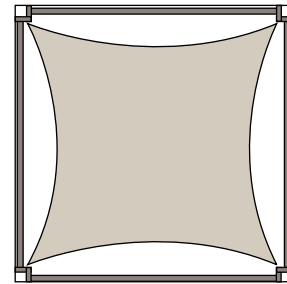

ALBJSR192-192
16'w x 16' projection x 8'h
\$18,950

SERENITY SOLIS

An elegantly simple aluminum support structure fitted with an exclusive Suncloth® fabric provides protection from the sun and adds beauty to your outdoor space.

ALBJSS144-144
12'w x 12' projection x 8'h
\$13,950

ALBJSS192-144
16'w x 12' projection x 8'h
\$15,250

ALBJSS192-192
16'w x 16' projection x 8'h
\$16,550

FINISHES

These colors are applied using an exclusive five-step powder coating process.