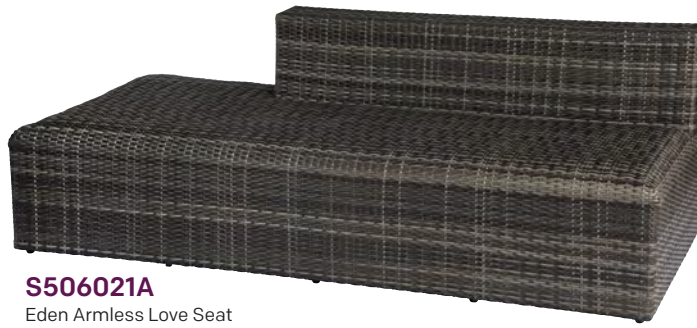

Canaveral

This collection ships from Texas.

S506021L
Eden Left Arm Facing
Love Seat Sectional

S506021A
Eden Armless Love Seat
Sectional

S506011
Eden Armless Lounge Chair

S508021
Harper Armless Love Seat

S508011
Harper Armless Lounge Chair

S600089
Nelson Bar Stool

S600734
Nelson Bar Table

Charcoal Gray

S508211
Canaveral Coffee Table
with Glass Top

S508201
Canaveral End Table
with Glass Top