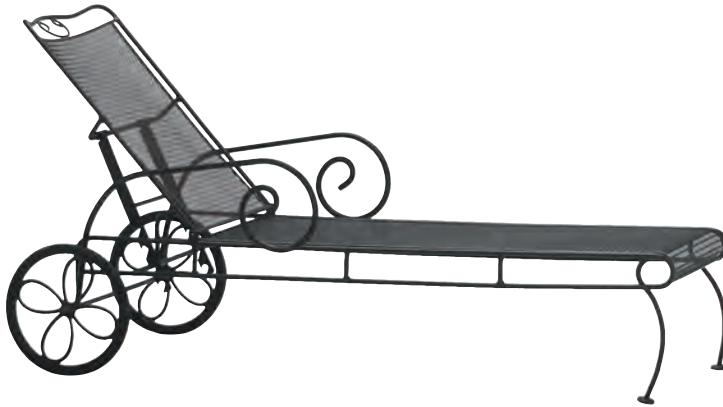

Canterbury

7L0010
Barrel Dining Chair

7L0088
Coil Spring Barrel Chair

7LM085
Barrel Swivel Rocker

7L0070
Adjustable Chaise Lounge

7L0079
Gliding Barrel Love Seat

Striking scrolling arms with standout structure, the Canterbury collection evokes Victorian style. Available in a variety of finishes, Canterbury offers something for everyone. Whether you are gliding carelessly on your love seat or reclining in the chaise lounge, you'll feel moved by this impressive collection by Woodard.