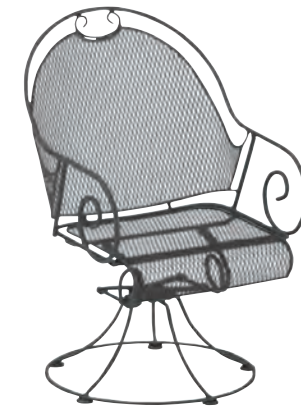

Canterbury

7L0010
Barrel Dining Chair

7L0088
Coil Spring Barrel Chair

7LM085
Barrel Swivel Rocker

7L0070
Adjustable Chaise Lounge

7L0079
Gliding Barrel Love Seat

Striking scrolling arms with standout structure, the Canterbury collection evokes Victorian style. Available in a variety of finishes, Canterbury offers something for everyone. Whether you are gliding carelessly on your love seat or reclining in the chaise lounge, you'll feel moved by this impressive collection by Woodard.