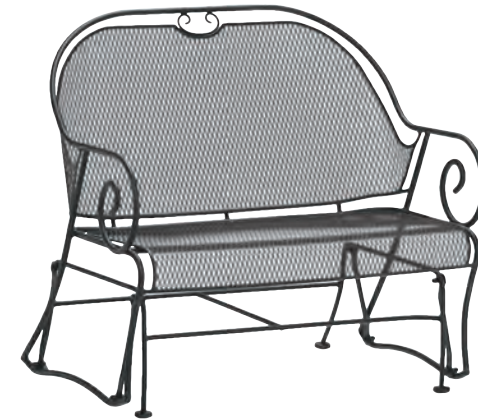

Canterbury

7L0010
Barrel Dining Chair

7L0088
Coil Spring Barrel Chair

7LM085
Barrel Swivel Rocker

7L0070
Adjustable Chaise Lounge

7L0079
Gliding Barrel Love Seat

Striking scrolling arms with standout structure, the Canterbury collection evokes Victorian style. Available in a variety of finishes, Canterbury offers something for everyone. Whether you are gliding carelessly on your love seat or reclining in the chaise lounge, you'll feel moved by this impressive collection by Woodard.