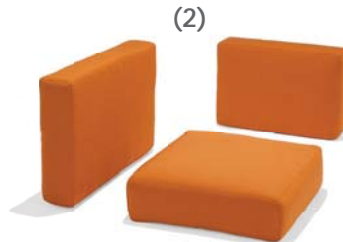

## Banyan Bay

**M1862** Curved Corner Set  
**M1860** Seat 24.5" x 24.5" x 7.5"  
**M1861** Back 20.5" x 40.5" x 6"  
 Fits M74033

**M1856** Lounge Chair Set  
**M1853** Seat 25" x 25" x 7.5"  
 Fits M74004, M74032, M74035  
**M1854** Back 20.5" x 31" x 6"  
**M1855** Arm 17" x 25" x 6"  
 Fits M74004

**M1857** Square Ottoman  
 32" x 32" x 7.5"  
 Fits M74008

**M1859** Square Corner Set  
**M1853** Seat 25" x 25" x 7.5"  
**M1858** Back 20.5" x 30" x 6"  
 Fits M74032

**\*M1852** Armless Chair Set  
**M1850** Seat 25" x 31.5" x 7.5"  
**M1851** Back 20.5" x 31" x 6"  
 Fits M74002  
 (Also fits M74003 center seat and back)

**\*M1863** Left or Right End Unit Set  
**M1853** Seat 25" x 25" x 7.5"  
**M1851** Back 20.5" x 31" x 6"  
**M1855** Arm 17" x 25" x 6"  
 Fits M74035, M74022  
**M1915** Stationary Love Seat Set  
 (6 pieces)