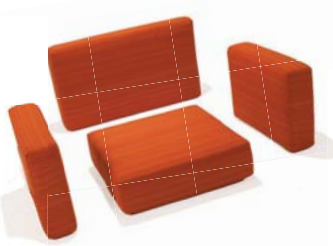

### Catania

**J1945** HB Swivel Tilt Lounge Set  
**J1940** Seat 28" x 28" x 7"  
**J1944** Back 24" x 31.5" x 6"  
**J1942** Arm 7" x 23" x 4"  
 Fits J28020

**J1943** Lounge Chair Set  
**J1940** Seat 28" x 28" x 7"  
**J1941** Back 20" x 30" x 6"  
**J1942** Arm 7" x 23" x 4"  
 Fits J28002

**J1946** Ottoman Cushion  
 28.5" x 23" x 6"  
 Fits J28008

**J1949** Chaise Cushion Set  
**J1947** Seat 50" x 25" x 4"  
**J1948** Back 32.5" x 25" x 4"  
 Fits J28009

**J1956** Sofa Set  
**J1950** Right Seat 26.5" x 28" x 7"  
**J1951** Left Seat 26.5" x 28" x 7"  
**J1952** Middle Seat 26.5" x 27" x 7"  
**J1953** Side Back 20" x 28.5" x 6" (2)  
**J1954** Center Back 20" x 27" x 6"  
**J1942** Arm 7" x 23" x 4"  
 Fits J28003

## Banyan Bay

**M1862** Curved Corner Set  
**M1860** Seat 24.5" x 24.5" x 7.5"  
**M1861** Back 20.5" x 40.5" x 6"  
 Fits M74033

**M1856** Lounge Chair Set  
**M1853** Seat 25" x 25" x 7.5"  
 Fits M74004, M74032, M74035  
**M1854** Back 20.5" x 31" x 6"  
**M1855** Arm 17" x 25" x 6"  
 Fits M74004