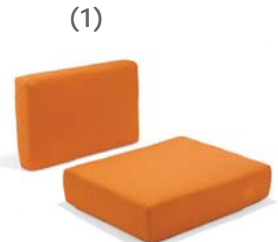

(1)

*M1916 Sofa Set (8 pieces)
Fits M74003
(set = (2) M1863, (1) M1852)