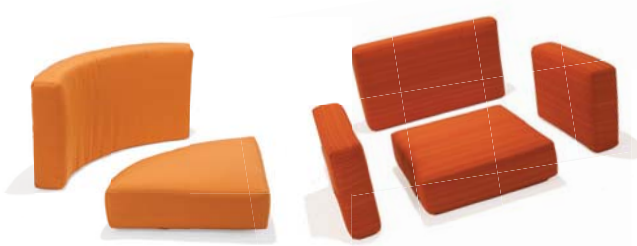

### Catania

**J1945** HB Swivel Tilt Lounge Set  
**J1940** Seat 28" x 28" x 7"  
**J1944** Back 24" x 31.5" x 6"  
**J1942** Arm 7" x 23" x 4"  
 Fits J28020

**J1943** Lounge Chair Set  
**J1940** Seat 28" x 28" x 7"  
**J1941** Back 20" x 30" x 6"  
**J1942** Arm 7" x 23" x 4"  
 Fits J28002

**J1946** Ottoman Cushion  
 28.5" x 23" x 6"  
 Fits J28008

**J1949** Chaise Cushion Set  
**J1947** Seat 50" x 25" x 4"  
**J1948** Back 32.5" x 25" x 4"  
 Fits J28009

**J1956** Sofa Set  
**J1950** Right Seat 26.5" x 28" x 7"  
**J1951** Left Seat 26.5" x 28" x 7"  
**J1952** Middle Seat 26.5" x 27" x 7"  
**J1953** Side Back 20" x 28.5" x 6" (2)  
**J1954** Center Back 20" x 27" x 6"  
**J1942** Arm 7" x 23" x 4"  
 Fits J28003

## Banyan Bay

**M1862** Curved Corner Set  
**M1860** Seat 24.5" x 24.5" x 7.5"  
**M1861** Back 20.5" x 40.5" x 6"  
 Fits M74033

**M1856** Lounge Chair Set  
**M1853** Seat 25" x 25" x 7.5"  
 Fits M74004, M74032, M74035  
**M1854** Back 20.5" x 31" x 6"  
**M1855** Arm 17" x 25" x 6"  
 Fits M74004