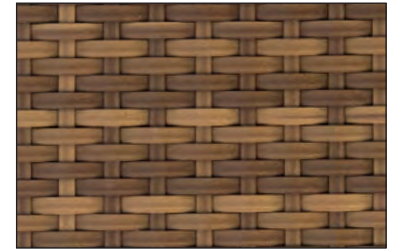

Coffee

Dark Brown Hyacinth

Dark Roast

Golden Crown

Heather Gray

Woodard Weave Options

Honey Hyacinth

Java

Natural Round Weave

Latte

Off-White Hyacinth

Pristine White*

Red Pine Flat Weave

Mocha

Rustic White

Serengeti Weave