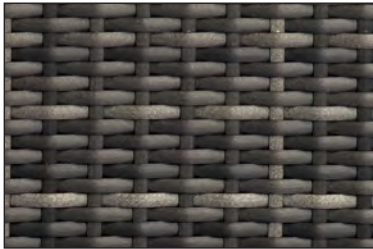

ALUMINUM
WOVEN
IRON
TABLE
OPTIONS
FIRE
TABLES
UMBRELLAS
THROW
PILLOWS
FINISHES
FABRIC
INDEX

*Not recommended for Cast Aluminum Collection: Apollo, Casa, Delphi, Heritage, Isla, New Orleans, Wiltshire. These finishes are also not recommended for all Cast Aluminum Table Tops and Fire Table Tops.

Woodard Weave Options

Aged Teak

Amazon Mahogany

Antique Palm

Bronzed Teak

Charcoal Gray

Chocolate

Choconut

Coffee

Dark Brown Hyacinth

Dark Roast

Golden Crown

Heather Gray

Woodard Weave Options

Honey Hyacinth

Java