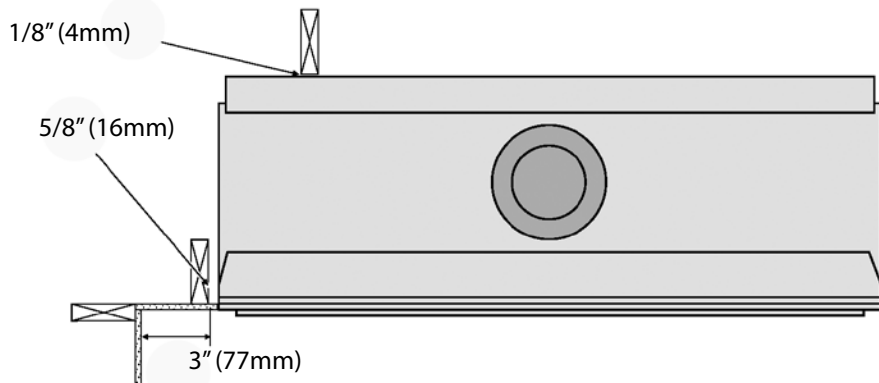

NOTE: ALWAYS REFER TO THE PRODUCT OWNER'S MANUAL FOR COMPLETE INSTALLATION INSTRUCTIONS. FAILURE TO DO SO CAN RESULT IN VOIDING OF THE WARRANTY AND PRESENT A POTENTIAL SAFETY HAZARD!

MANUAL CAN BE FOUND AT WWW.FIREPLACEX.COM

Minimum Clearances To Combustibles