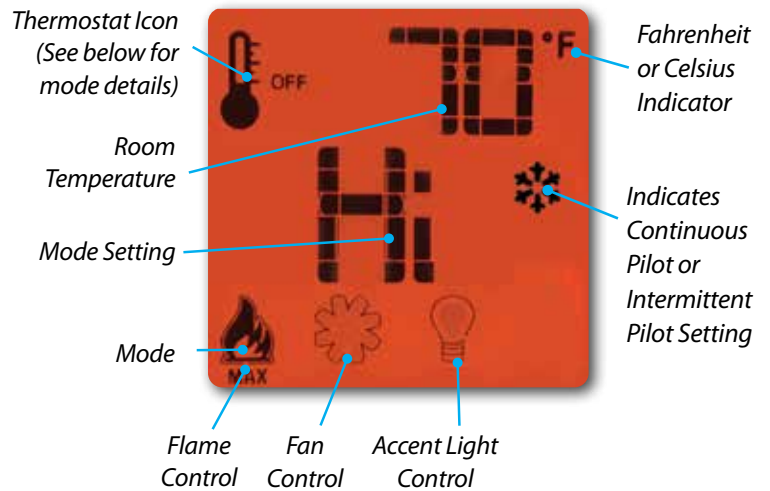

## GreenSmart 2™ Remote Control Included

The GreenSmart 2 remote offers the ultimate in features and convenience from any location within 25 feet of your appliance.

- **Manual Setting**

Manually turn the fire ON/OFF and adjust flame height.

- **Standard Thermostat Setting**

The thermostat control setting will turn the unit off when the desired room temperature is achieved, and will turn it back on as the room cools.

- **“Smart” Thermostat Setting (Set-it-and-forget-it!)**

In “Smart” Thermostat mode the flame will automatically modulate to a lower setting rather than turn the unit off as the room temperature approaches the desired setting. This “Smart” setting has the benefit of extending your fire viewing experience over conventional ON/OFF thermostats.