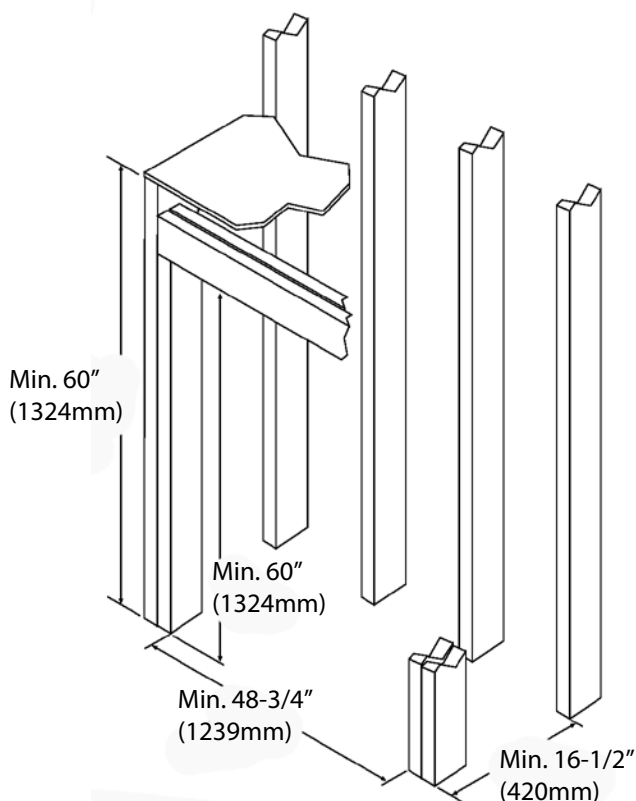

## Fireplace Dimensions

DEPTH	16-3/4" (425 mm)
HEIGHT	37-3/8" (924mm)
WIDTH	47-5/8" (1210mm)