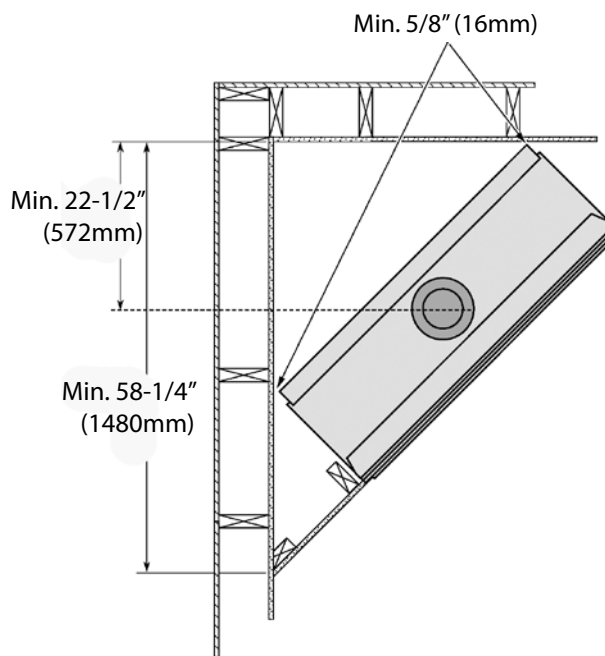

Specifications

- INPUT HIGH: 42,000 BTUs/Hr
- INPUT LOW: 28,200(NG) BTUs/Hr
  21,413 (LP) BTUs/Hr
- P4 Efficiency: 63.35 % (NG)
  63.88 % (LP)
- Heating Capacity:
  Up to 2,100 Square Feet

* Heating Capacity will vary with floor plan and ceiling height, insulation, and outside ambient temperature.

† P4 Efficiency determined using CSA P4.1-02