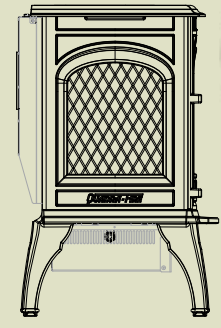

# GARNET

GARNET SHOWN WITH QUARTET FRONT IN CLASSIC BLACK AND STANDARD SAFETY SCREEN

BTU/Hr Input <sup>2</sup> <b>14,500</b>	Viewing Area <b>97 sq. in.</b>	Energuide CSA p.4.1-02 <sup>1</sup> <b>62%</b>	U.S. Efficiency Steady State <sup>1</sup> <b>63%</b>	U.S. Efficiency AFUE <sup>1</sup> <b>61.1%</b>	Actual Weight w/ Quartet front <b>160 lbs</b>	Flue Size <b>6-5/8"</b>	Venting <b>Rear</b>
--	-----------------------------------	--	--	--	---	----------------------------	------------------------

Classic Black

Mahogany

Sienna Bronze

Classic Black

GARNET » QUARTET FRONT

GARNET » SOLITAIRE FRONT