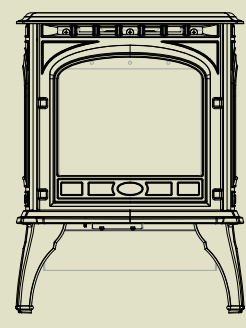

# GARNET

GARNET SHOWN WITH QUARTET FRONT IN CLASSIC BLACK AND STANDARD SAFETY SCREEN

BTU/Hr Input <sup>2</sup> <b>14,500</b>	Viewing Area <b>97 sq. in.</b>	Energuide CSA p.4.1-02 <sup>1</sup> <b>62%</b>	U.S. Efficiency Steady State <sup>1</sup> <b>63%</b>	U.S. Efficiency AFUE <sup>1</sup> <b>61.1%</b>	Actual Weight w/ Quartet front <b>160 lbs</b>	Flue Size <b>6-5/8"</b>	Venting <b>Rear</b>
--	-----------------------------------	--	--	--	---	----------------------------	------------------------

Classic Black

Mahogany

Sienna Bronze

Classic Black

GARNET » QUARTET FRONT

GARNET » SOLITAIRE FRONT