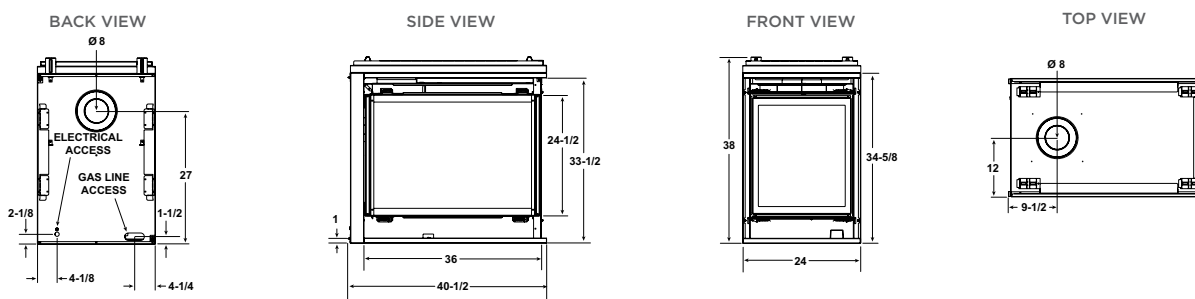

Cover & Right: PIER-36TR shown with chateau deluxe front, electric ember bed and custom shelf mantel.

PIER SERIES SPECIFICATIONS

| MODEL | FRONT WIDTH | | BACK WIDTH | | HEIGHT | | DEPTH | | GLASS SIZE | BTU/HOUR INPUT (NG) |
|-------------------------|-------------|---------|------------|---------|--------|---------|-------|---------|---|---------------------|
| | UNIT | FRAMING | UNIT | FRAMING | UNIT | FRAMING | UNIT | FRAMING | | |
| PIER-36TR PIER-36TRB | 40-1/2 | 40 | 40-1/2 | 40 | 38 | 38-1/8 | 24 | 23 | Side: 35-1/2 x 24-3/4 End: 20 x 23-3/4 | 26,000 - 37,000 |

Dimensions above are in inches. Reference dimensions only. We recommend measuring individual units at installation. NOTE: Combustible material should not be installed over the face. Make sure you do NOT cover the decorative door opening.