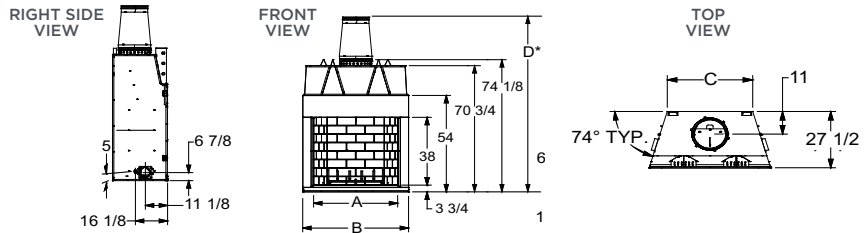

## True masonry appeal.

The Rutherford offers an authentic masonry look. Available in 36", 42" and 50" sizes, the Rutherford is designed to be installed flush to the floor or on a raised hearth. Traditional or herringbone refractory interior panels with true masonry grout lines add to the authentic appearance.

### RUTHERFORD SPECIFICATIONS

MODEL	FRONT WIDTH		BACK WIDTH		FRONT HEIGHT		DEPTH		VIEWING AREA
	UNIT	FRAMING	UNIT	FRAMING	UNIT	FRAMING	UNIT	FRAMING	
RUTHERFORD-36	46-7/8	47-7/8	31-1/8	47-7/8	74-1/8	74-1/4	27-1/2	28-1/2	36x38
RUTHERFORD-42	52-7/8	53-7/8	37-1/8	53-7/8	74-1/8	74-1/2	27-1/2	28-3/8	42 x 38
RUTHERFORD-50	60-7/8	61-7/8	45-1/8	61-7/8	74-1/8	74-1/2	27-1/2	28-3/8	50 x 38

MODEL	A	B	C	D
RUTHERFORD-36	36	46-7/8	31-1/8	N/A
RUTHERFORD-42	42	52-7/8	37-1/8	97-1/2*
RUTHERFORD-50	50	60-7/8	45-1/8	N/A

\*Transition collar included on Rutherford 42 only

Dimensions above are in inches. Reference dimensions only. We recommend measuring individual units at installation. NOTE: Combustible material should not be installed over the face. Make sure you do NOT cover the decorative door opening.