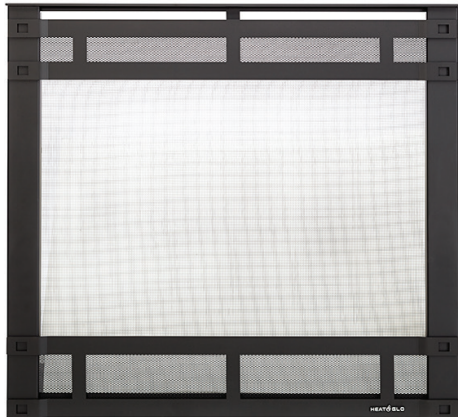

# SLIMLINE FRONT & FINISH OPTIONS

## FRONT OPTIONS

**FOLIO**  
Available for SlimLine models in black, new bronze or graphite. (Inside Fit)

**CHATEAU**  
Available for SlimLine models in black, new bronze or graphite.

**HALSTON**  
Available for SlimLine models in black, new bronze or graphite.

**CLEAN FACE**  
Available for SlimLine models in black, new bronze or graphite. (Inside Fit)

## FINISHES

BLACK

NEW  
BRONZE

GRAPHITE