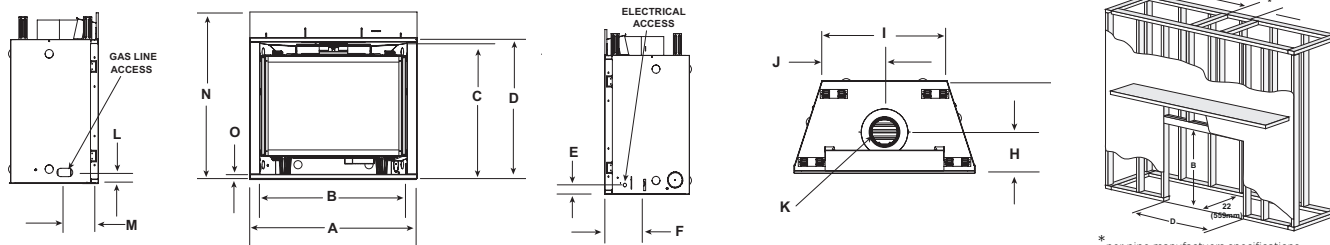

HEAT & GLO[™]
No one builds a better fire

BV4236/4842DBI
B-vent Gas Fireplace

BV4236/4842DBI Specifications

MODEL	FRONT WIDTH		BACK WIDTH		HEIGHT		DEPTH		VIEWING AREA	Btu/Hour Input
	Actual	Framing	Actual	Framing	Actual	Framing	Actual	Framing		
BV4236DBI	41	42	28-1/2	42	39-7/8	40-1/8	21-1/2	22	36 x 24-3/4	17,000 - 30,000
BV4842DBI	48	49	35-1/2	49	41-7/8	42-1/8	21-1/2	22	42-1/2 x 26-3/4	19,500 - 35,000

Side View

Front View

Side View

Top View

Framing

* per pipe manufacturers specifications

MODEL	A	B	C	D	E	F	G	H	I	J	K	L	M	N	O
BV4236DBI	41 (1041)	36-1/8 (918)	33-1/2 (851)	34-5/8 (879)	2-3/8 (60)	5 (127)	21-1/2 (546)	9-3/8 (238)	28-1/2 (724)	14-1/4 (362)	5 dia (127)	2-1/8 (54)	6-7/8 (175)	38 (965)	1 (25)
BV4842DBI	48 (1219)	43 (1092)	35-1/2 (902)	39-9/16 (929)	2-3/8 (60)	5-1/4 (133)	21-1/16 (535)	9-1/2 (241)	35-1/2 (902)	17-3/4 (451)	5 dia (127)	2-5/8 (143)	8-7/8 (225)	42-7/8 (1089)	1 (25)

B (framing)	D (framing)
40-1/8 (1019)	42 (1067)
42-1/8 (1067)	49 (1245)

Dimensions above are in inches. Reference dimensions only. We recommend measuring individual units at installation. Assumes the use of 1/2" Sheetrock. NOTE: Combustible material should not be installed over the face. Make sure you do NOT cover the decorative door opening.