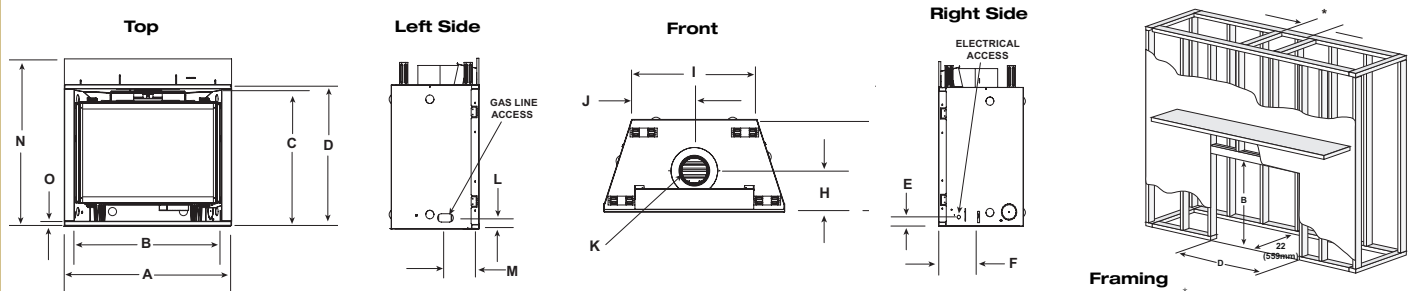

BV4236/4842DBI

b-vent gas fireplace

BV4236/4842DBI b-vent gas fireplace

Model	Front Width		Back Width		Height		Depth		Viewing Area	Btu/Hr Input
	Actual	Framing	Actual	Framing	Actual	Framing	Actual	Framing		
BV4236DBI	41	42	28-1/2	42	39-7/8	40-1/8	21-1/2	22	36 x 24-3/4	17,000 - 30,000
BV4842DBI	48	49	35-1/2	49	41-7/8	42-1/8	21-1/2	22	42-1/2 x 26-3/4	19,500 - 35,000

MODEL	A	B	C	D	E	F	G	H	I	J	K	L	M	N	O
BV4236DBI	41 (1041)	36-1/8 (918)	33-1/2 (851)	34-5/8 (879)	2-3/8 (60)	5 (127)	21-1/2 (546)	9-3/8 (238)	28-1/2 (724)	14-1/4 (362)	5 dia (127)	2-1/8 (54)	6-7/8 (175)	40-7/8 (1016)	1 (25)
BV4842DBI	48 (1219)	43 (1092)	35-1/2 (902)	36-9/16 (929)	2-3/8 (60)	5-1/4 (133)	21-1/16 (535)	9-1/2 (241)	35-1/2 (902)	17-3/4 (451)	5 dia (127)	2-5/8 (143)	8-7/8 (225)	42-7/8 (1089)	1 (25)

B (framing)	D (framing)
40-1/8 (1019)	42 (1067)
42-1/8 (1067)	49 (1245)

Dimensions above are in inches and millimeters. Product information provided is not complete and is subject to change without notice. Product installation must adhere strictly to instructions accompanying product. We recommend measuring individual units at installation. Assumes the use of 1/2" Sheetrock. NOTE: Combustible material should not be installed over the face. Make sure you do NOT cover the decorative door opening.