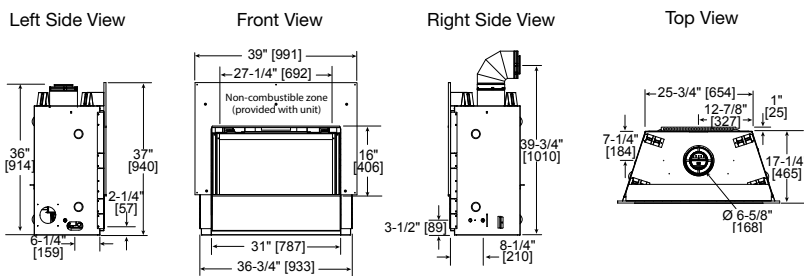

Cover: Rave 32 shown with Deco front in black, reflective black glass liner and ceramic fiber stones

Above: Rave 42 shown with Illusion front in black and black glass media

Specifications

MODEL	FRONT WIDTH	BACK WIDTH	HEIGHT	DEPTH	VIEWING AREA	BTU/HR INPUT
RAVE4013I	48" (1218mm)	37-3/4" (959mm)	41" (1042mm)	18-1/4" (464mm)	39-1/16" X 13-1/4" (993mm x 337mm)	26,000 NG 25,000 LP
RAVE3012I	36-3/4" (933mm)	25-3/4" (654mm)	37" (914mm)	18-1/4" (464mm)	27-1/4" X 13-1/4" (692mm x 292mm)	20,000 NG 17,500 LP

RAVE4013I

RAVE3012I

Framing

MODEL	A	B	C	D
RAVE4013I	8-5/8" (219mm)	40-1/4" (1023mm)	18-1/4" (464mm)	50" (1270mm)
RAVE3012I	8-5/8" (219mm)	36-1/2" (927mm)	18-1/4" (464mm)	37-3/4" (959mm)

Efficiency Ratings