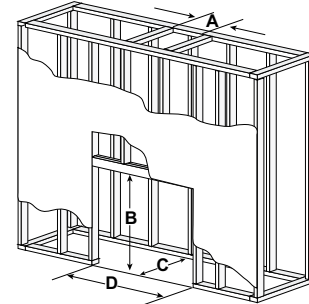

RAVE4013I

RAVE3012I

Framing

MODEL	A	B	C	D
RAVE4013I	8-5/8" (219mm)	40-1/4" (1023mm)	18-1/4" (464mm)	50" (1270mm)
RAVE3012I	8-5/8" (219mm)	36-1/2" (927mm)	18-1/4" (464mm)	37-3/4" (959mm)

Efficiency Ratings