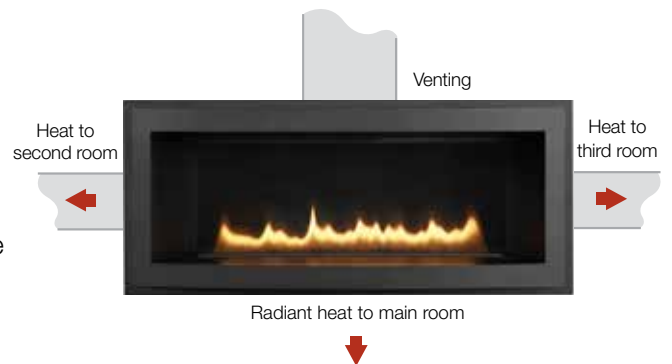

Features: battery-powered or hardwired receiver, timer mode, thermostat mode, room temperature readout, on/off

Technology

IntelliFire™ Ignition System

The IntelliFire™ Ignition System (IPI) is an advanced intermittent pilot ignition system. IPI constantly monitors ignition, ensures safe functioning and conserves up to \$10/month in energy costs. To learn more, visit heatilator.com.

Heat Zone Technology (optional)

Draw heat from the Rave into another room of the home, up to 20 feet away. When a heat zone kit is run continuously, it can redirect up to 25% of the heat produced to another area. Two heat zone kits can be run together to redirect up to 50% of the total heat output.