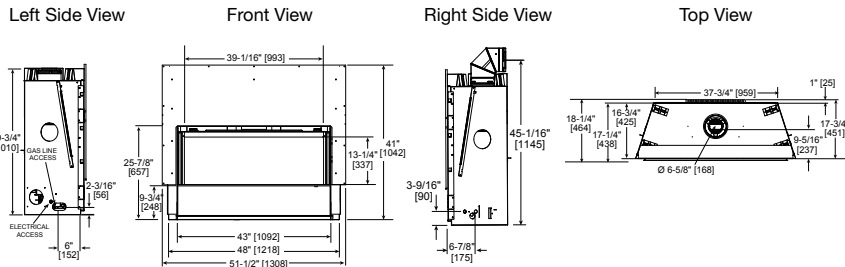

Cover: Rave 32 shown with Deco front in black, reflective black glass liner and ceramic fiber stones

Above: Rave 42 shown with Illusion front in black and black glass media

Specifications

MODEL	FRONT WIDTH	BACK WIDTH	HEIGHT	DEPTH	VIEWING AREA	BTU/HR INPUT
RAVE4013I	48" (1218mm)	37-3/4" (959mm)	41" (1042mm)	18-1/4" (464mm)	39-1/16" X 13-1/4" (993mm x 337mm)	26,000 NG 25,000 LP
RAVE3012I	36-3/4" (933mm)	25-3/4" (654mm)	37" (914mm)	18-1/4" (464mm)	27-1/4" X 13-1/4" (692mm x 292mm)	20,000 NG 17,500 LP

RAVE4013I

RAVE3012I

Framing

MODEL	A	B	C	D
RAVE4013I	8-5/8" (219mm)	40-1/4" (1023mm)	18-1/4" (464mm)	50" (1270mm)
RAVE3012I	8-5/8" (219mm)	36-1/2" (927mm)	18-1/4" (464mm)	37-3/4" (959mm)

Efficiency Ratings