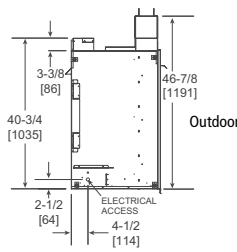

### Specifications

Model	Front Width		Back Width		Height		Depth		Glass Size	BTU/Hr Input
	Unit	Framing	Unit	Framing	Unit	Framing	Unit	Framing		
Twilight Modern	43"	44"	43"	44"	In: 40-3/4" Out: 46-7/8"	In: 41-1/4" Out: 47-5/8"	24"	23"	35-5/8" x 21-1/2"	38,000

Side View

Top View

Side View

Indoor Front View

Outdoor Front View