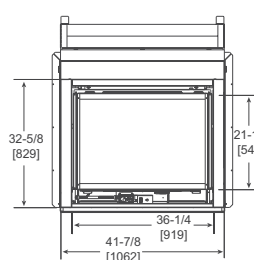

### Specifications

Model	Front Width		Back Width		Height		Depth		Glass Size	BTU/Hr Input
	Unit	Framing	Unit	Framing	Unit	Framing	Unit	Framing		
Twilight Modern	43"	44"	43"	44"	In: 40-3/4" Out: 46-7/8"	In: 41-1/4" Out: 47-5/8"	24"	23"	35-5/8" x 21-1/2"	38,000

Side View

Top View

Side View

Indoor Front View

Outdoor Front View