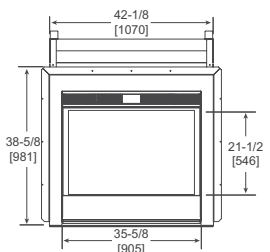

### Specifications

Model	Front Width		Back Width		Height		Depth		Glass Size	BTU/Hr Input
	Unit	Framing	Unit	Framing	Unit	Framing	Unit	Framing		
Twilight Modern	43"	44"	43"	44"	In: 40-3/4" Out: 46-7/8"	In: 41-1/4" Out: 47-5/8"	24"	23"	35-5/8" x 21-1/2"	38,000

Side View

Top View

Side View

Indoor Front View

Outdoor Front View