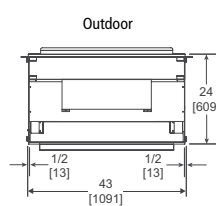

### Specifications

Model	Front Width		Back Width		Height		Depth		Glass Size	BTU/Hr Input
	Unit	Framing	Unit	Framing	Unit	Framing	Unit	Framing		
Twilight Modern	43"	44"	43"	44"	In: 40-3/4" Out: 46-7/8"	In: 41-1/4" Out: 47-5/8"	24"	23"	35-5/8" x 21-1/2"	38,000

Side View

Top View

Side View

Indoor Front View

Outdoor Front View