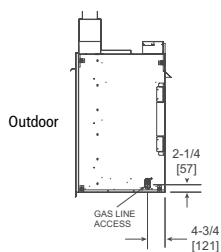

### Specifications

Model	Front Width		Back Width		Height		Depth		Glass Size	BTU/Hr Input
	Unit	Framing	Unit	Framing	Unit	Framing	Unit	Framing		
Twilight Modern	43"	44"	43"	44"	In: 40-3/4" Out: 46-7/8"	In: 41-1/4" Out: 47-5/8"	24"	23"	35-5/8" x 21-1/2"	38,000

Side View

Top View

Side View

Indoor Front View

Outdoor Front View