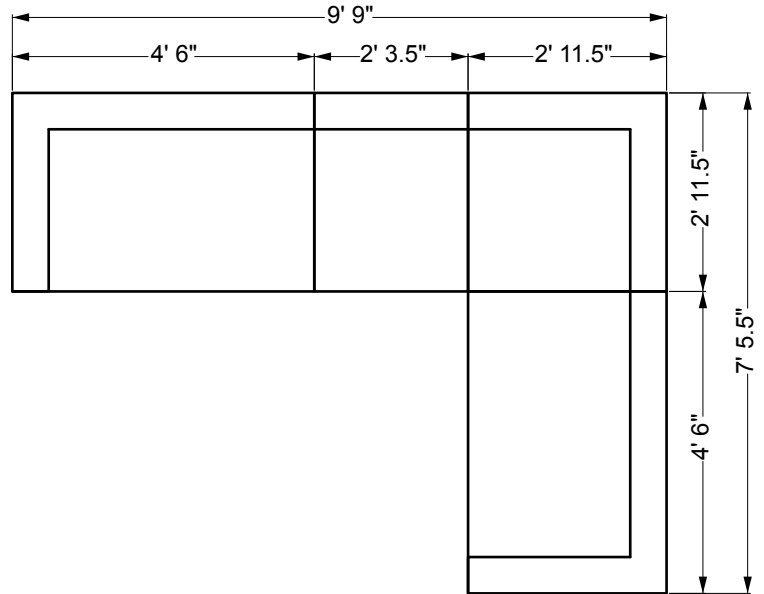

Rect. Fire Table
36" H x 53.75" W x 35" D

Round Fire Table
36" H x 53.75" W x 35" D

1 Right Arm Love Seat, 2 Armless Sectionals, 1 Corner Sectional, 1 Left Arm Love Seat