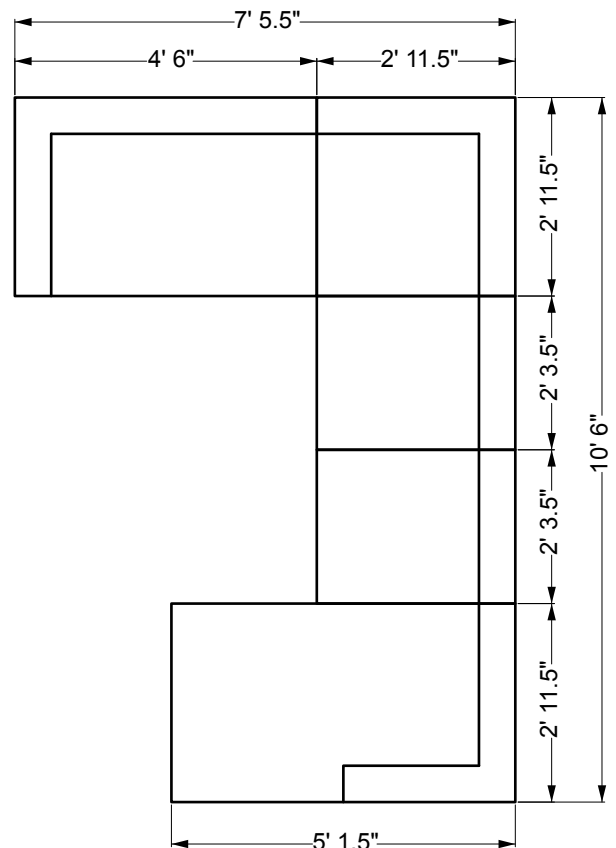

1 Right Arm Love Seat, 2 Armless Sectionals, 1 Corner Sectional, 1 Left Arm Love Seat

1 Right Arm Love Seat, 1 Corner Sectional, 2 Armless Sectionals, 1 Left Arm Chaise