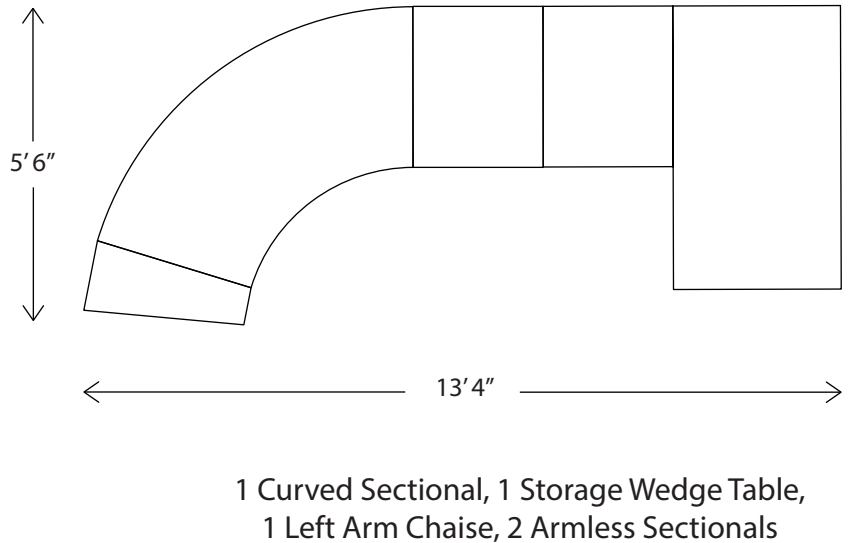

LLOYD FLANDERS®

WOVEN FOR LIFE

Contempo
Sectional Layout Examples
with Approximate Measurements