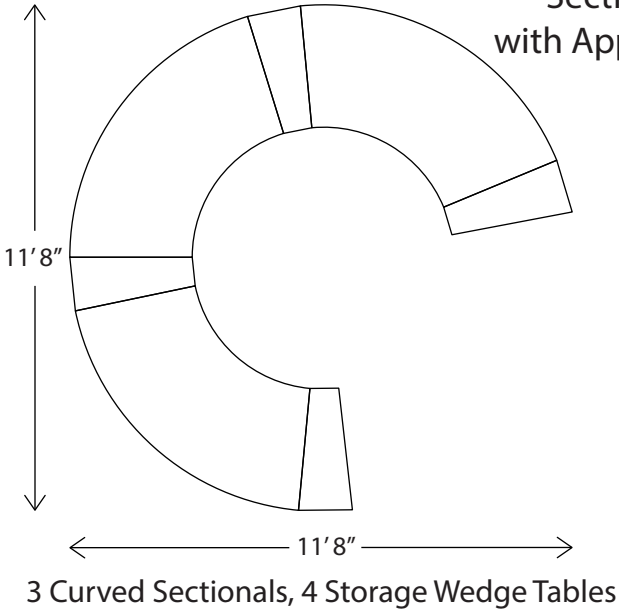

LLOYD FLANDERS®

WOVEN FOR LIFE

Contempo
Sectional Layout Examples
with Approximate Measurements