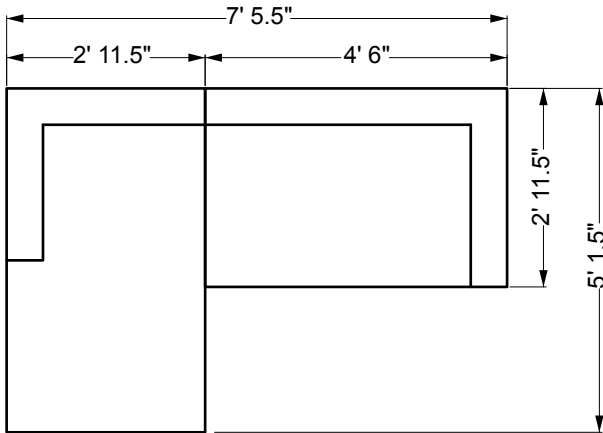

Right Arm Love Seat
29.5" H x 54" W x 35.5" D
Arm Height: 22" H

Left Arm Love Seat
29.5" H x 54" W x 35.5" D
Arm Height: 22" H

Armless Sectional
29.5" H x 27.5" W x 35.5" D

Corner Sectional
29.5" H x 35.5" W x 35.5" D

Curved Sectional Sofa
30" H x 83" W x 35.5" D

Wedge Table
22" H x 35.5" W x 15.5" D

Stool End Table
18" H x 16" W x 16" D

Cube End Table
20" H x 22" W x 22" D

Round Conversation Table
36" H x 31" W x 34.5" D

Square Cocktail Table
36" H x 31" W x 34.5" D

Rectangular Cocktail Table
36" H x 53.75" W x 35" D

Console Table
36" H x 53.75" W x 35" D

Square Umbrella Table
36" H x 31" W x 34.5" D

Rect. Umbrella Table
36" H x 31" W x 34.5" D

Rect. Fire Table
36" H x 53.75" W x 35" D

Round Fire Table
36" H x 53.75" W x 35" D

LLOYD FLANDERS®

WOVEN FOR LIFE

Contempo

Sectional Layout Examples

Shown at 1:34.3 Scale w/ Approx. Full-Scale Measurements