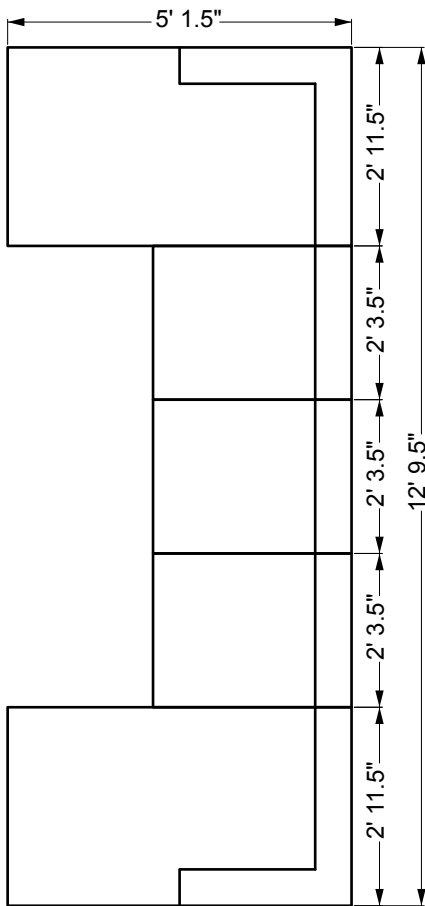

1 Right Arm Chaise, 3 Armless Sectionals, 1 Left Arm Chaise