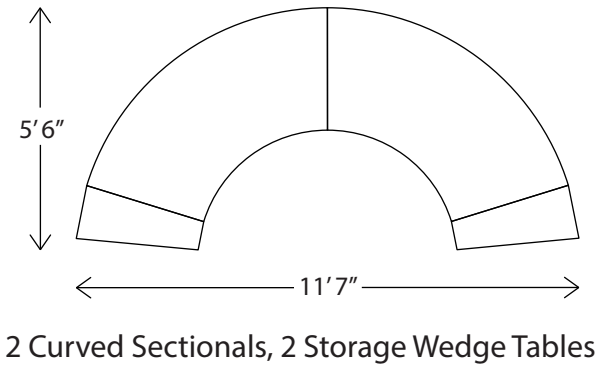

LLOYD FLANDERS®

WOVEN FOR LIFE

Contempo
Sectional Layout Examples
with Approximate Measurements