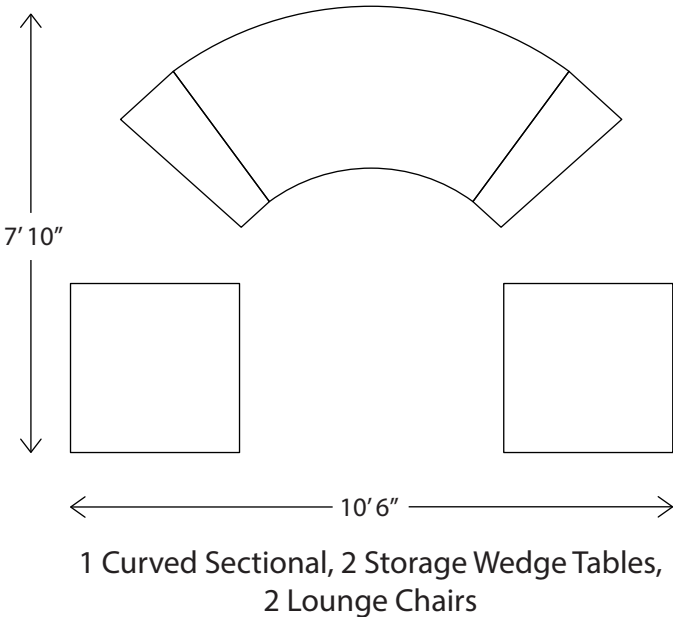

LLOYD FLANDERS®

WOVEN FOR LIFE

Contempo
Sectional Layout Examples
with Approximate Measurements