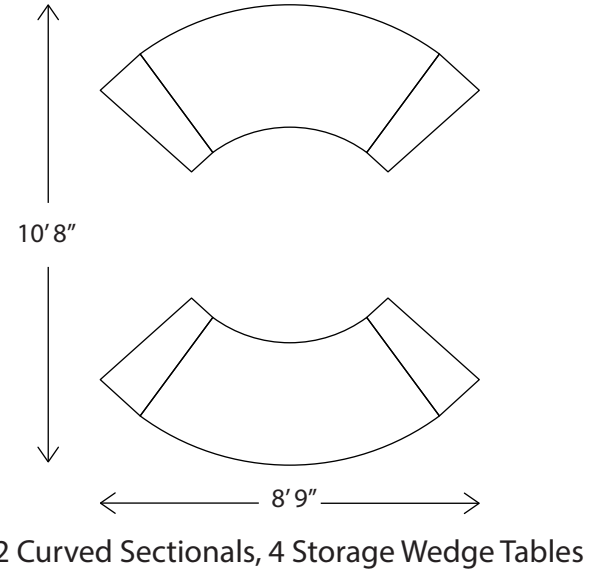

1 Right Arm Love Seat, 1 Corner Sectional, 2 Armless Sectionals, 1 Left Arm Chaise

LLOYD FLANDERS®

WOVEN FOR LIFE

Contempo
Sectional Layout Examples
with Approximate Measurements