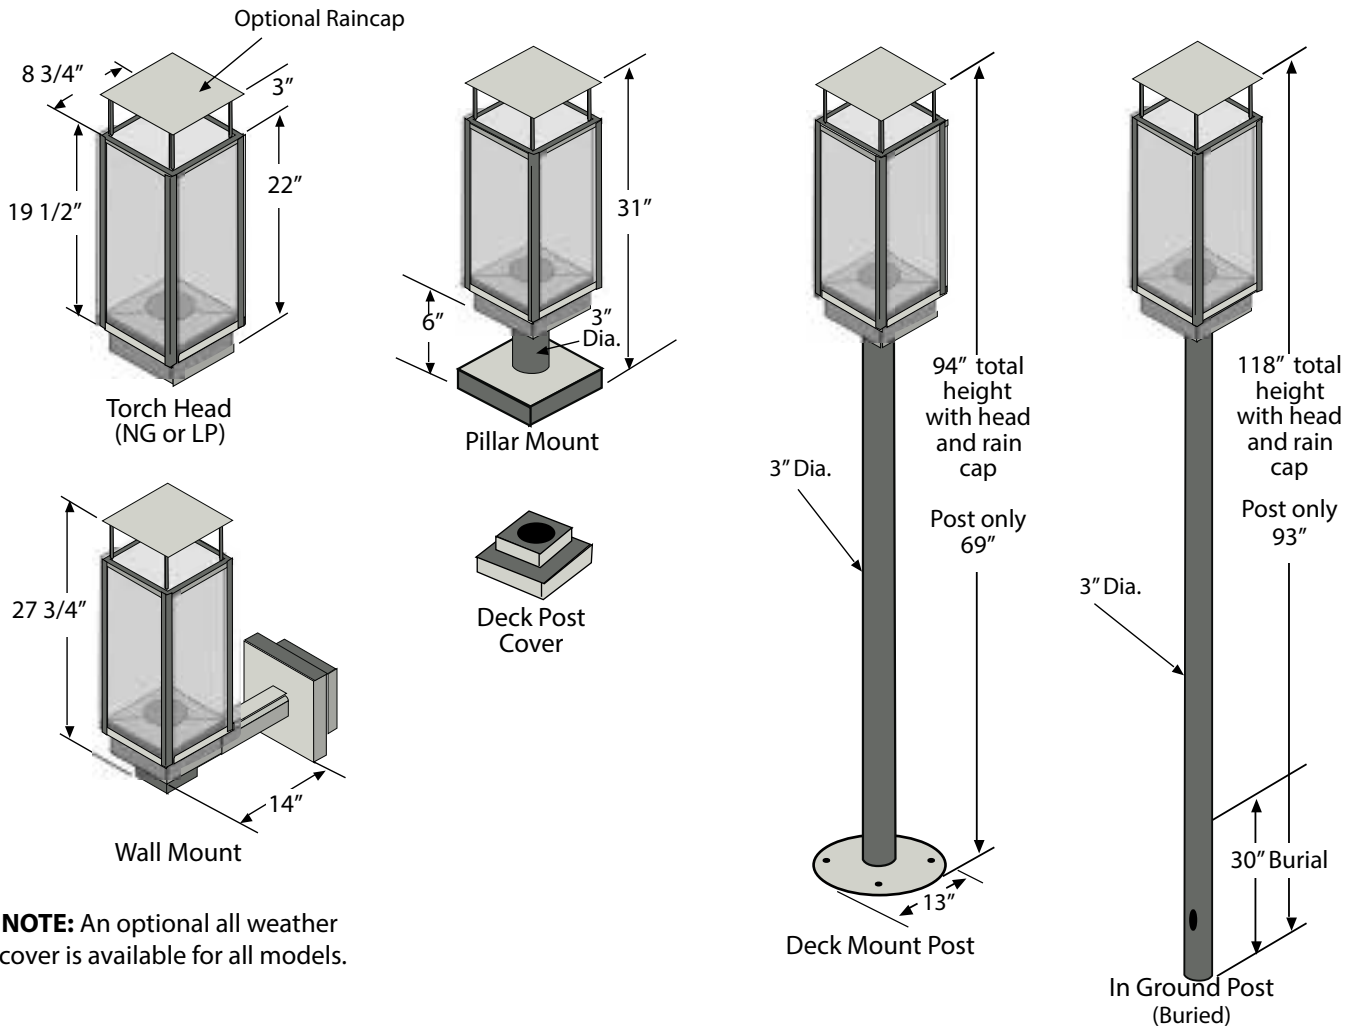

THE AWARD WINNING TEMPEST TORCH™

Gas Lamps By Travis Industries

NOTE: An optional all weather cover is available for all models.

Minimum Clearances To Combustibles

Floor: 2.5" combustible floor to bottom (base) of torch
Walls: 8" measured from glass surface
Ceiling: 26" measured from the torch top (glass frame) with or without the raincap. (Refer to the Owner's Manual for further details)

Gas Rating	NG	LP
Input Rating (Btu/hr)	20,000 High 14,000 Low	20,000 High 17,000 Low

Testing

Applicable portions of ANSI Z21.42a-2004 "Illuminating Appliances", CAN 1-2.15, CSA 4.96 U.S. (3rd Ed) "Outdoor Gas Fireplace", and AGA 8-96, "Requirement for Gas-Fired Decorative Illuminating Appliances for Outdoor Installation."

FOR YOUR SAFETY:

Do not store or use gasoline or other flammable vapors and liquids in the vicinity of this or any other appliance.

WARNING:

Improper installation, adjustment, alteration, service or maintenance can cause injury or property damage. Refer to the owner's information manual provided with this appliance. For assistance or additional information consult a qualified installer, service agency or the gas supplier.

TRAVIS INDUSTRIES
HOUSE OF FIRE

Mukilteo, WA 98275
www.tempesttorch.com