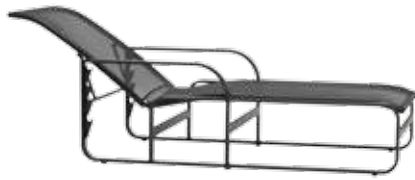

# QUANTUM PARABOLIC

A.

B.

C.

563 Abyss

564 Fin

565 Flite

567 Helio

566 Strato

1015 Whisper

---

A. 4590-2000 Arm Chair  
25w x 28d x 32h x 17sh x 23ah  
\$545

B. 4590-5000 Lounge Chair  
25w x 29d x 29h x 16sh x 22ah  
\$595  
4590-5100 Ottoman  
25w x 21d x 16h x 16sh  
\$445

C. 4590-7000 Adjustable Chaise  
27w x 76dn x 38up x 13sh x 19ah  
\$1,195

Quantum Parabolic, designed by Richard Frinier, set a new standard for the casual furniture industry and remains one of Brown Jordan's most popular seating series. Now, the sleek architectural styling of the original Quantum framework is paired with Brown Jordan's proprietary Parabolic® sling textile to create a clean, modern look using one of our most advanced seating materials.