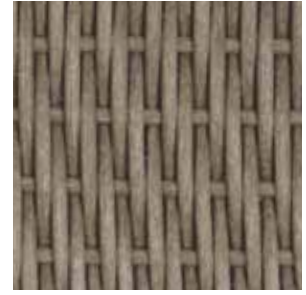

Shown above Southampton in Sage Resinweave®.

RESINWEAVES AND TEAK

Moca for Elements

Smoke for Escape

Stone for Flight

Sandal for Fremont Woven

Bronze for Fusion

Sandal for Il Viale