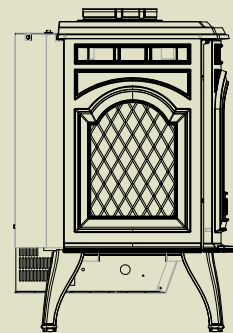

Classic
Black

SAPPHIRE » SOLITAIRE FRONT