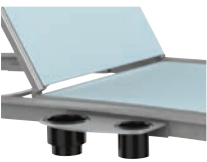

THROW PILLOWS

TP16SQ Throw Pillow
16" x 16"

TP20SQ Throw Pillow
20" x 20"

TP24SQ Throw Pillow
24" x 24"

BOLSTERS

BOS2710 Bolster
27" x 10"

SEATING ACCESSORIES

CSS3222 Chaise Lounge Shade
3.5"H x 22"W x 31.5"D
Weight: 7.0 lb
Compatible with Elance, KOR, Millennia and South Beach Chaise Lounges

SRVFLAG Drink Service Flag
17"H x 7.5"W x 3"D
Weight: 2.0 lb
Compatible with Cantos, Elance, KOR, Millennia and South Beach Chaise Lounges
Color options shown on page 67.

CHRP2210 Chaise Headrest Pillow (Front)
10"H x 22"W x 6"D
Weight: 2.0 lb
Compatible with Echo, Elance, KOR, Millennia, Shoreline and South Beach Chaise Lounges

461499CH Elance Chaise Cup Holder
3.5"H x 6.5"W x 11"D
Weight: 2.0 lb

241499CH South Beach Chaise Cup Holder
4"H x 6.5"W x 11"D
Weight: 3.0 lb

ARMCVR1 Armrest Cover (Set)
1"H x 9.5"W x 18"D
Weight: 0.5 lb
Compatible with Lakeside