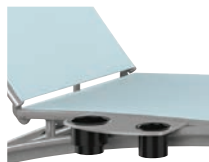

THROW PILLOWS

TP16SQ Throw Pillow
16" x 16"

TP20SQ Throw Pillow
20" x 20"

TP24SQ Throw Pillow
24" x 24"

BOLSTERS

BOS2710 Bolster
27" x 10"

SEATING ACCESSORIES

CSS3222 Chaise Lounge Shade
3.5"H x 22"W x 31.5"D
Weight: 7.0 lb
Compatible with Elance, KOR, Millennia and South Beach Chaise Lounges

SRVFLAG Drink Service Flag
17"H x 7.5"W x 3"D
Weight: 2.0 lb
Compatible with Cantos, Elance, KOR, Millennia and South Beach Chaise Lounges
Color options shown on page 67.

CHRP2210 Chaise Headrest Pillow (Front)
10"H x 22"W x 6"D
Weight: 2.0 lb
Compatible with Echo, Elance, KOR, Millennia, Shoreline and South Beach Chaise Lounges

CHRP2210 Chaise Headrest Pillow (Back)

591055HRC Party Lounger 8' Headrest Cushion
5.5"H x 96"W x 15.5"D
Weight: 10.0 lb
Also available 591056HRC 4' Headrest Cushion
Weight: 5.5 lb
Compatible with Cabana Club Party Lounger

461499CH Elance Chaise Cup Holder
3.5"H x 6.5"W x 11"D
Weight: 2.0 lb

241499CH South Beach Chaise Cup Holder
4"H x 6.5"W x 11"D
Weight: 3.0 lb

ARMCVR1 Armrest Cover (Set)
1"H x 9.5"W x 18"D
Weight: 0.5 lb
Compatible with Lakeside